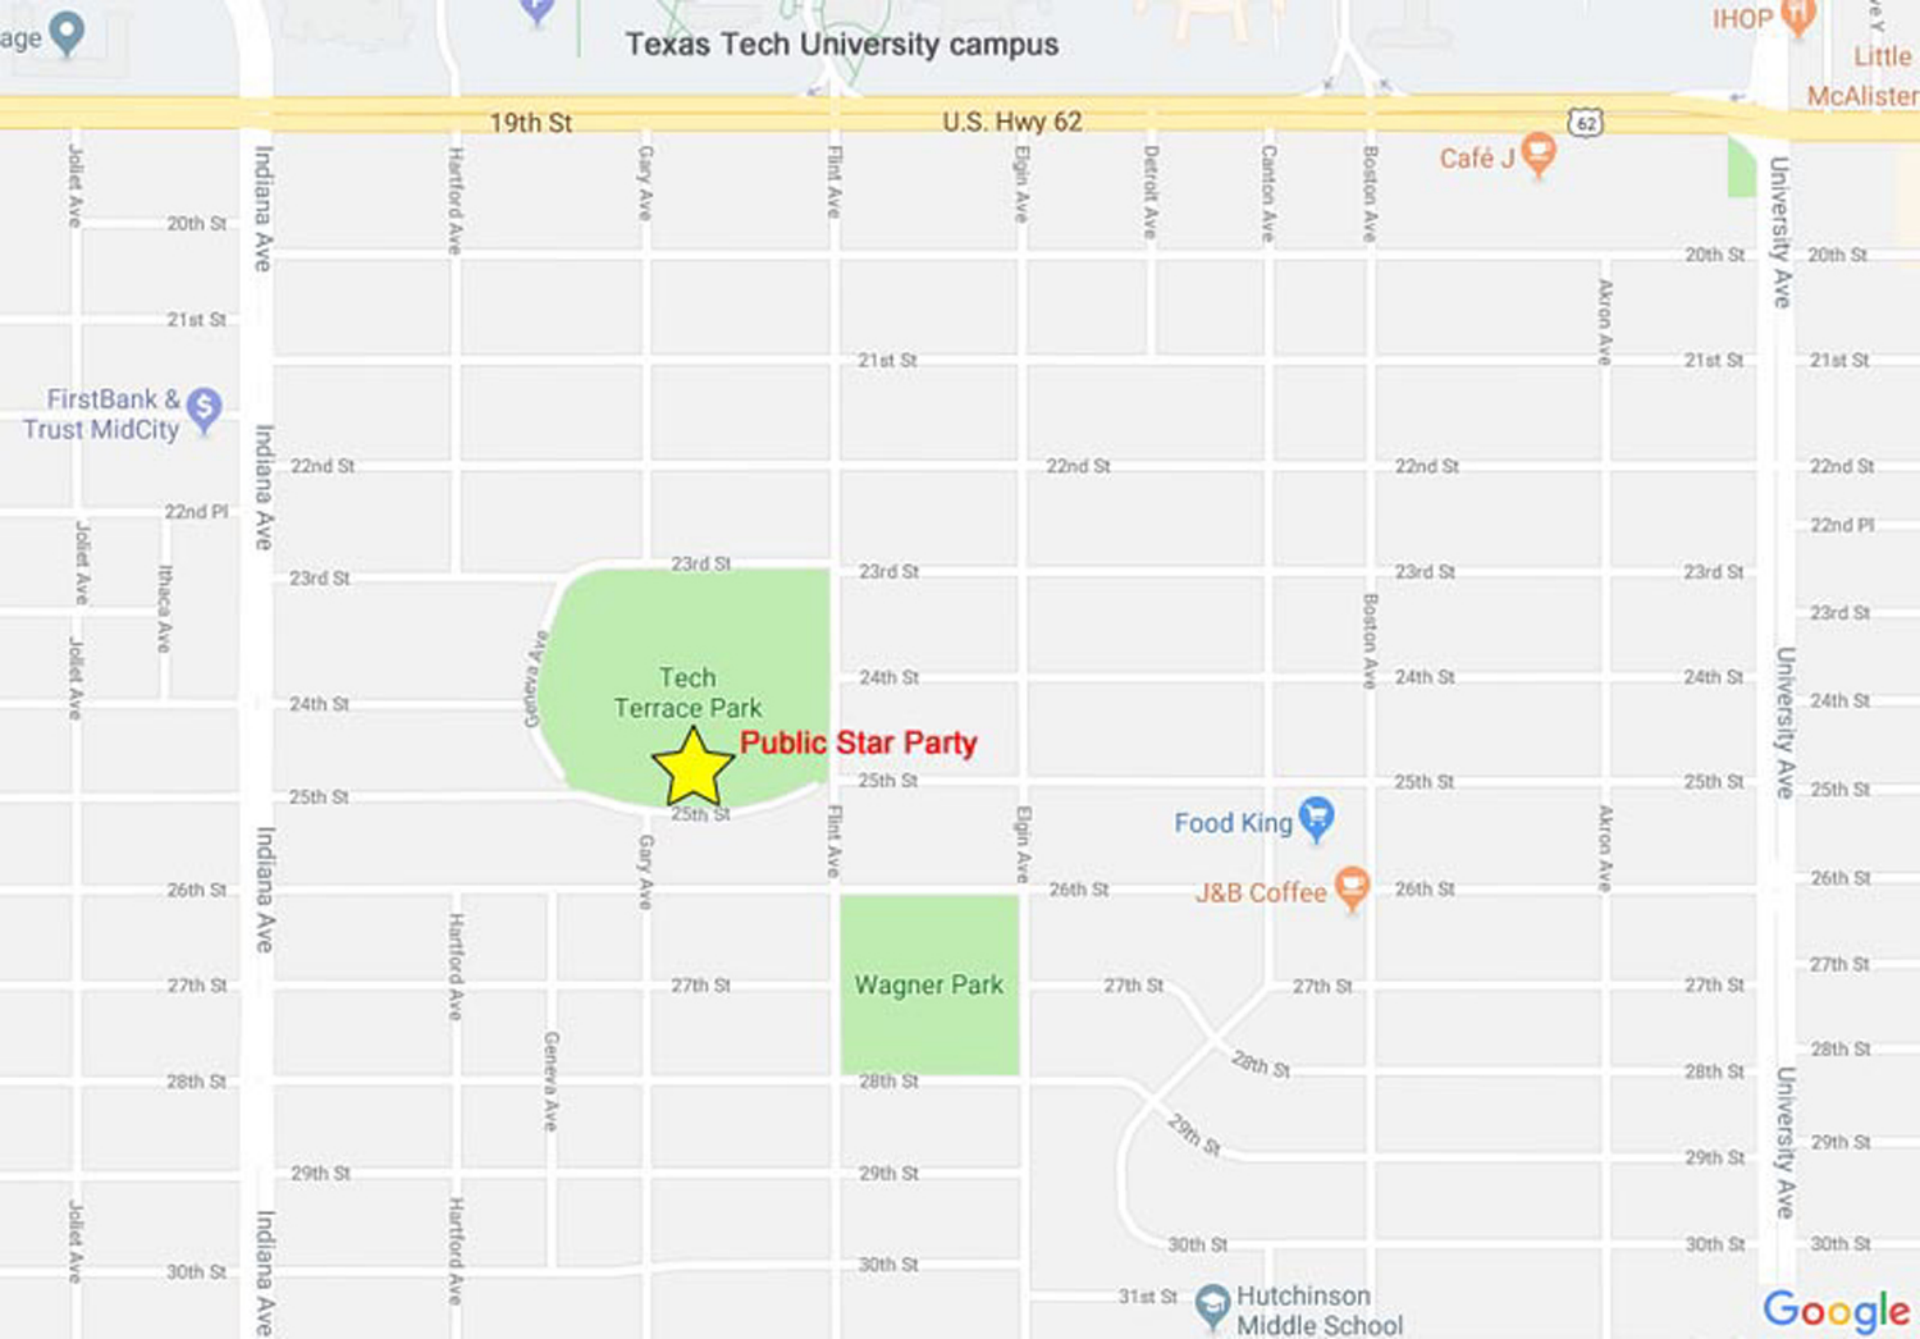

Texas Tech University campus

19th St U.S. Hwy 62

62

Café J

University Ave

FirstBank & Trust MidCity

Tech Terrace Park
Public Star Party

Food King

J&B Coffee

Wagner Park

Hutchinson Middle School

Google